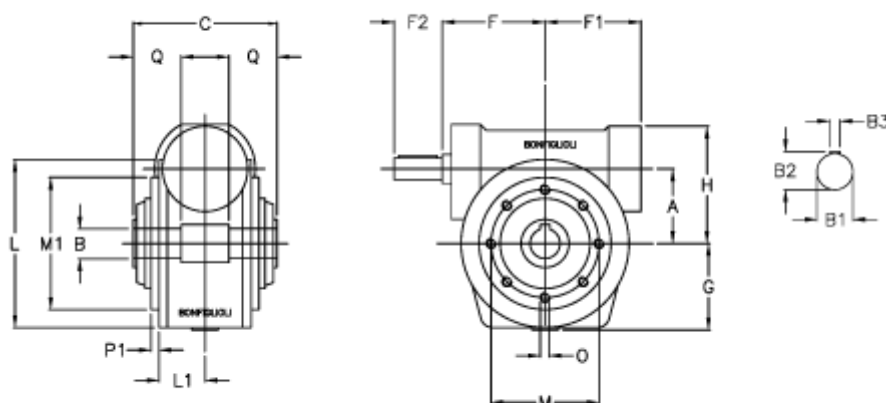

Article number: 3901210007700

Description: Worm gear with solid input shaft
VF 210P-7-HS

Measures

a	= 210.0	F1 = 277	O = M16x30
B	= 90	F2 = 110	P1 = 5.0
B1	= 48	g = 220	Q = 85.0
B2	= 51.5	H = 330	
B3	= 14	L = 350.0	
C	= 260	L1 = 125.0	
Description	= VF 210P-xx-HS	m = 300	
F	= 230.0	M1 = 250	